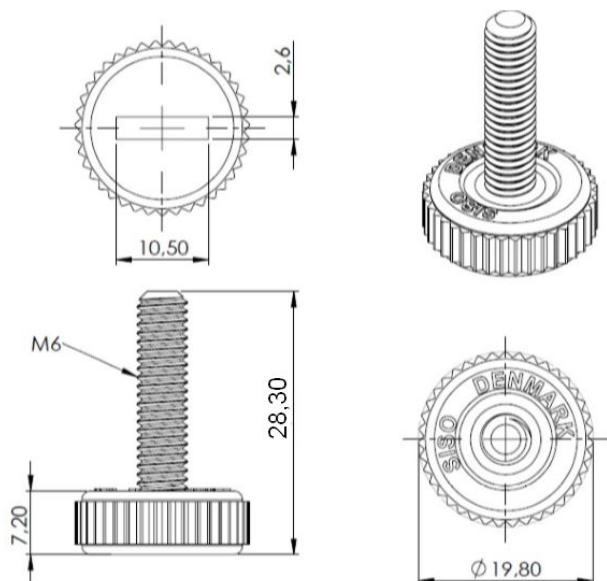

PRODUCT SHEET

Description:

Adjust. Glide Beta, $\varnothing 20\text{mm}$, Black PA, Stud M6x22mm, W/Slot in

Item number:

10.17.053-1

Units	Box	Carton	HS Code	Barcode
Pcs.	500	3000	8302420090	 5704866009287